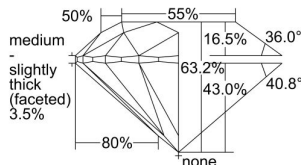

GIA®

FACSIMILE

GIA REPORT 1495641661

Verify this report at GIA.edu

GIA NATURAL DIAMOND DOSSIER®

June 12, 2024
GIA Report Number 1495641661
Shape and Cutting Style ..... Round Brilliant
Measurements ..... 5.35 - 5.40 x 3.40 mm

GRADING RESULTS

Carat Weight ..... 0.60 carat
Color Grade ..... D
Clarity Grade S11
Cut Grade ..... Excellent

ADDITIONAL GRADING INFORMATION

Polish ..... Excellent
Symmetry ..... Very Good
Fluorescence ..... Medium Blue
Clarity Characteristics ..... Crystal
Inscription(s): GIA 1495641661

PROPORTIONS

Profile to actual proportions

GRADING SCALES

GIA COLOR SCALE	GIA CLARITY SCALE	GIA CUT SCALE	
D	FLAWLESS	EXCELLENT	
E	INTERNALLY FLAWLESS		
F		VVS₁	VERY GOOD
G	VVS₂		
H	VS₁	GOOD	
I	VS₂		
J	S1₁	FAIR	
K	S1₂		
L	I₁	POOR	
M	I₂		
N	I₃		
O			
P			
Q			
R			
S			
T			
U			
V			
W			
X			
Y			
Z