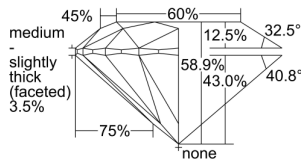

GIA®

FACSIMILE

GIA REPORT 1495642721

Verify this report at GIA.edu

GIA NATURAL DIAMOND DOSSIER®

June 12, 2024
GIA Report Number 1495642721
Shape and Cutting Style ..... Round Brilliant
Measurements ..... 3.67 - 3.70 x 2.17 mm

GRADING RESULTS

Carat Weight ..... 0.18 carat
Color Grade ..... E
Clarity Grade VS2
Cut Grade ..... Excellent

ADDITIONAL GRADING INFORMATION

Polish ..... Excellent
Symmetry ..... Excellent
Fluorescence ..... None
Clarity Characteristics ..... Crystal, Cloud
Inscription(s): GIA 1495642721

PROPORTIONS

Profile to actual proportions

GRADING SCALES

GIA COLOR SCALE	GIA CLARITY SCALE	GIA CUT SCALE	
D	FLAWLESS	EXCELLENT	
E	INTERNALLY FLAWLESS		
F		VVS₁	VERY GOOD
G	VVS₂		
H	VS₁	GOOD	
I	VS₂		
J	SI₁	FAIR	
K	SI₂		
L	I₁	POOR	
M	I₂		
N	I₃		
O			
P			
Q			
R			
S			
T			
U			
V			
W			
X			
Y			
Z