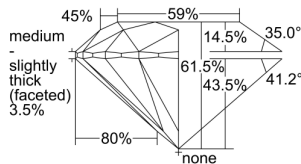

GIA®

FACSIMILE

GIA REPORT

1495642864

Verify this report at GIA.edu

GIA NATURAL DIAMOND DOSSIER®

June 12, 2024
GIA Report Number 1495642864
Shape and Cutting Style ..... Round Brilliant
Measurements ..... 4.29 - 4.32 x 2.65 mm

GRADING RESULTS

Carat Weight ..... 0.30 carat
Color Grade ..... H
Clarity Grade VVS2
Cut Grade ..... Excellent

ADDITIONAL GRADING INFORMATION

Polish ..... Excellent
Symmetry ..... Excellent
Fluorescence ..... Faint
Clarity Characteristics..... Cloud, Needle, Pinpoint, Feather
Inscription(s): GIA 1495642864

PROPORTIONS

Profile to actual proportions

GRADING SCALES

GIA COLOR SCALE	GIA CLARITY SCALE	GIA CUT SCALE	
D	FLAWLESS	EXCELLENT	
E	INTERNALLY FLAWLESS		
F		VVS₁	VERY GOOD
G	VVS₂		
H	VS₁	GOOD	
I	VS₂		
J	SI₁	FAIR	
K	SI₂		
L	I₁	POOR	
M	I₂		
N	I₃		
O			
P			
Q			
R			
S			
T			
U			
V			
W			
X			
Y			
Z