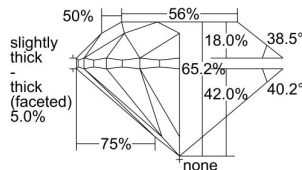

GIA®

FACSIMILE

GIA REPORT

1495649114

Verify this report at GIA.edu

GIA NATURAL DIAMOND DOSSIER®

June 13, 2024
GIA Report Number 1495649114
Shape and Cutting Style ..... Round Brilliant
Measurements ..... 5.48 - 5.51 x 3.58 mm

GRADING RESULTS

Carat Weight ..... 0.69 carat
Color Grade L
Clarity Grade S11
Cut Grade ..... Very Good

ADDITIONAL GRADING INFORMATION

Polish ..... Excellent
Symmetry ..... Very Good
Fluorescence ..... Medium Blue
Clarity Characteristics ..... Cloud, Crystal, Feather
Inscription(s): GIA 1495649114

PROPORTIONS

Profile to actual proportions

GRADING SCALES

GIA COLOR SCALE

COLORESS	D
	E
	F
	G
	H
	I
	J
NEAR COLORESS	K
	L
Faint	M
	N
	O
	P
Very Light	R
	S
	T
	U
	V
Light	W
	X
	Y
	Z

GIA CLARITY SCALE

FLAWLESS	VERY VERY SLIGHTLY INCLUDED	VVS₁	
			VVS₂
INTERNALLY FLAWLESS	VERY SLIGHTLY INCLUDED	VS₁	
		VS₂	
SLIGHTLY INCLUDED	SLIGHTLY INCLUDED	SI₁	
		SI₂	
INCLUDED	INCLUDED	I₁	
		I₂	
		I₃	

GIA CUT SCALE

EXCELLENT	VERY GOOD	GOOD	FAIR	POOR