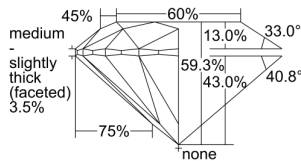

GIA®

FACSIMILE

GIA REPORT 1495650842

Verify this report at GIA.edu

GIA NATURAL DIAMOND DOSSIER®

June 12, 2024
GIA Report Number 1495650842
Shape and Cutting Style ..... Round Brilliant
Measurements ..... 5.65 - 5.69 x 3.36 mm

GRADING RESULTS

Carat Weight ..... 0.66 carat
Color Grade ..... F
Clarity Grade VS1
Cut Grade ..... Excellent

ADDITIONAL GRADING INFORMATION

Polish ..... Excellent
Symmetry ..... Excellent
Fluorescence ..... Medium Blue
Clarity Characteristics ..... Cloud, Pinpoint
Inscription(s): GIA 1495650842

PROPORTIONS

Profile to actual proportions

GRADING SCALES

GIA COLOR SCALE	GIA CLARITY SCALE	GIA CUT SCALE	
D	FLAWLESS	EXCELLENT	
E	INTERNALLY FLAWLESS		
F		VVS₁	VERY GOOD
G	VVS₂		
H	VS₁	GOOD	
I	VS₂		
J	SI₁	FAIR	
K	SI₂		
L	I₁	POOR	
M	I₂		
N	I₃		
O			
P			
Q			
R			
S			
T			
U			
V			
W			
X			
Y			
Z