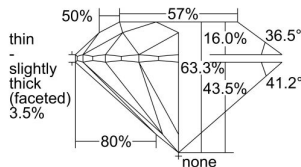

GIA®

FACSIMILE

GIA REPORT

1495658636

Verify this report at GIA.edu

GIA NATURAL DIAMOND DOSSIER®

June 13, 2024
GIA Report Number 1495658636
Shape and Cutting Style ..... Round Brilliant
Measurements ..... 5.61 - 5.66 x 3.56 mm

GRADING RESULTS

Carat Weight ..... 0.70 carat
Color Grade ..... H
Clarity Grade VVS1
Cut Grade ..... Excellent

ADDITIONAL GRADING INFORMATION

Polish ..... Excellent
Symmetry ..... Excellent
Fluorescence ..... None
Clarity Characteristics.... Cloud, Feather, Manufacturing Remnant
Inscription(s): GIA 1495658636

PROPORTIONS

Profile to actual proportions

GRADING SCALES

GIA COLOR SCALE

COLORED	D
	E
	F
	G
	H
	I
	J
NEAR COLORLESS	K
	L
	M
Faint	N
	O
	P
	Q
	R
	S
	T
	U
	V
	W
	X
	Y
Light	Z

GIA CLARITY SCALE

FLAWLESS	VERY VERY SLIGHTLY INCLUDED	VVS₁	VVS₂	VS₁	VS₂	SI₁	SI₂	I₁	I₂	I₃	
											VERY SLIGHTLY INCLUDED
INTERNALLY FLAWLESS											

GIA CUT SCALE

EXCELLENT
VERY GOOD
GOOD
FAIR
POOR