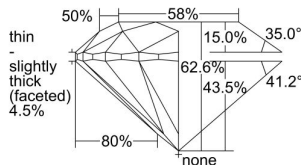

GIA®

FACSIMILE

GIA REPORT 1495658945

Verify this report at GIA.edu

GIA NATURAL DIAMOND DOSSIER®

June 13, 2024
GIA Report Number 1495658945
Shape and Cutting Style ..... Round Brilliant
Measurements ..... 4.24 - 4.28 x 2.67 mm

GRADING RESULTS

Carat Weight ..... 0.30 carat
Color Grade ..... D
Clarity Grade VS2
Cut Grade ..... Very Good

ADDITIONAL GRADING INFORMATION

Polish ..... Excellent
Symmetry ..... Very Good
Fluorescence ..... Medium Blue
Clarity Characteristics ..... Cloud, Crystal
Inscription(s): GIA 1495658945

PROPORTIONS

Profile to actual proportions