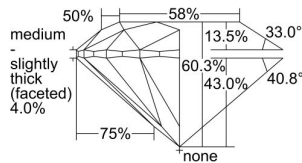

GIA®

FACSIMILE

GIA REPORT

1495668531

Verify this report at GIA.edu

GIA NATURAL DIAMOND DOSSIER®

June 14, 2024
GIA Report Number 1495668531
Shape and Cutting Style ..... Round Brilliant
Measurements ..... 4.80 - 4.81 x 2.90 mm

GRADING RESULTS

Carat Weight ..... 0.41 carat
Color Grade ..... G
Clarity Grade VS1
Cut Grade ..... Excellent

ADDITIONAL GRADING INFORMATION

Polish ..... Excellent
Symmetry ..... Excellent
Fluorescence ..... None
Clarity Characteristics..... Crystal, Needle, Pinpoint
Inscription(s): GIA 1495668531

PROPORTIONS

Profile to actual proportions

GRADING SCALES

GIA COLOR SCALE

COLORLESS	D
	E
	F
	G
	H
	I
	J
NEAR COLORLESS	K
	L
FAINT	M
	N
	O
	P
	Q
VERY LIGHT	R
	S
	T
	U
	V
	W
	X
	Y
LIGHT	Z

GIA CLARITY SCALE

FLAWLESS	VERY VERY SLIGHTLY INCLUDED	VVS₁	VVS₂	VS₁	VS₂	SI₁	SI₂	I₁	I₂	I₃	
											INTERNALLY FLAWLESS

GIA CUT SCALE

EXCELLENT
VERY GOOD
GOOD
FAIR
POOR