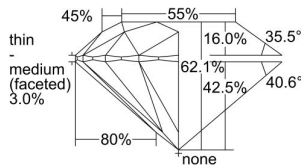

GIA®

FACSIMILE

GIA REPORT 1495682711

Verify this report at GIA.edu

GIA NATURAL DIAMOND DOSSIER®

June 18, 2024
GIA Report Number 1495682711
Shape and Cutting Style ..... Round Brilliant
Measurements ..... 4.95 - 4.98 x 3.08 mm

GRADING RESULTS

Carat Weight ..... 0.46 carat
Color Grade I
Clarity Grade VS2
Cut Grade ..... Excellent

ADDITIONAL GRADING INFORMATION

Polish ..... Excellent
Symmetry ..... Excellent
Fluorescence ..... None
Clarity Characteristics ..... Cloud, Crystal
Inscription(s): GIA 1495682711

PROPORTIONS

Profile to actual proportions

GRADING SCALES

GIA COLOR SCALE	GIA CLARITY SCALE	GIA CUT SCALE	
D	FLAWLESS	EXCELLENT	
E	INTERNALLY FLAWLESS		
F		VVS₁	VERY GOOD
G	VVS₂		
H	VS₁	GOOD	
I	VS₂		
J	SI₁	FAIR	
K	SI₂		
L	I₁	POOR	
M			I₂
N	I₃		
O			
P			
Q			
R			
S			
T			
U			
V			
W			
X			
Y			
Z