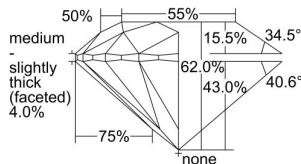

GIA®

FACSIMILE

GIA REPORT

1495684361

Verify this report at GIA.edu

GIA NATURAL DIAMOND DOSSIER®

June 18, 2024
GIA Report Number 1495684361
Shape and Cutting Style ..... Round Brilliant
Measurements ..... 5.42 - 5.45 x 3.37 mm

GRADING RESULTS

Carat Weight ..... 0.61 carat
Color Grade ..... E
Clarity Grade VVS2
Cut Grade ..... Excellent

ADDITIONAL GRADING INFORMATION

Polish ..... Excellent
Symmetry ..... Excellent
Fluorescence ..... Medium Blue
Clarity Characteristics ..... Cloud, Pinpoint
Inscription(s): GIA 1495684361

PROPORTIONS

Profile to actual proportions

GRADING SCALES

GIA COLOR SCALE	GIA CLARITY SCALE	GIA CUT SCALE	
D	FLAWLESS	EXCELLENT	
E	INTERNALLY FLAWLESS		
F		VVS₁	VERY GOOD
G	VVS₂		
H	VS₁	GOOD	
I	VS₂		
J	SI₁	FAIR	
K	SI₂		
L	I₁	POOR	
M			
N			
O	I₂		
P			
Q	I₃		
R			
S			
T			
U			
V			
W			
X			
Y			
Z