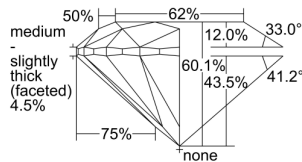

GIA®

FACSIMILE

GIA REPORT

1495693491

Verify this report at GIA.edu

GIA NATURAL DIAMOND DOSSIER®

June 19, 2024
GIA Report Number 1495693491
Shape and Cutting Style ..... Round Brilliant
Measurements ..... 4.60 - 4.64 x 2.78 mm

GRADING RESULTS

Carat Weight ..... 0.37 carat
Color Grade ..... G
Clarity Grade VS1
Cut Grade ..... Excellent

ADDITIONAL GRADING INFORMATION

Polish ..... Excellent
Symmetry ..... Excellent
Fluorescence ..... Faint
Clarity Characteristics..Crystal, Cloud, Pinpoint, Indented Natural
Inscription(s): GIA 1495693491

PROPORTIONS

Profile to actual proportions

GRADING SCALES

GIA COLOR SCALE	GIA CLARITY SCALE	GIA CUT SCALE
D	FLAWLESS	EXCELLENT
E	FLAWLESS	
F	INTERNALLY FLAWLESS	VERY GOOD
G	VVS₁	
H	VVS₂	GOOD
I	VS₁	
J	VS₂	FAIR
K	SI₁	
L	SI₂	POOR
M	I₁	
N	I₂	
O	I₃	
P		
Q		
R		
S		
T		
U		
V		
W		
X		
Y		
Z