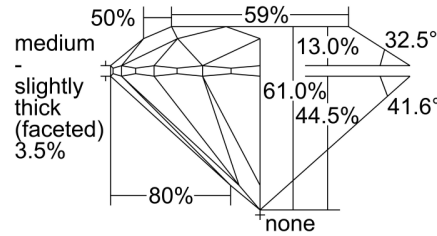

GIA NATURAL DIAMOND GRADING REPORT

June 20, 2024
GIA Report Number 1495694532
Shape and Cutting Style ..... Round Brilliant
Measurements ..... 6.46 - 6.49 x 3.95 mm

GRADING RESULTS

Carat Weight ..... 1.01 carat
Color Grade ..... D
Clarity Grade VVS1
Cut Grade ..... Excellent

ADDITIONAL GRADING INFORMATION

Polish ..... Excellent
Symmetry ..... Excellent
Fluorescence ..... None
Inscription(s): GIA 1495694532

PROPORTIONS

Profile to actual proportions