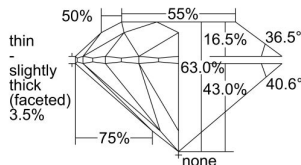

GIA®

FACSIMILE

GIA REPORT 1495701172

Verify this report at GIA.edu

GIA NATURAL DIAMOND DOSSIER®

June 20, 2024
GIA Report Number 1495701172
Shape and Cutting Style ..... Round Brilliant
Measurements ..... 5.87 - 5.92 x 3.71 mm

GRADING RESULTS

Carat Weight ..... 0.80 carat
Color Grade ..... G
Clarity Grade S11
Cut Grade ..... Excellent

ADDITIONAL GRADING INFORMATION

Polish ..... Excellent
Symmetry ..... Very Good
Fluorescence ..... Faint
Clarity Characteristics..... Crystal, Cloud, Feather
Inscription(s): GIA 1495701172

PROPORTIONS

Profile to actual proportions

GRADING SCALES

GIA COLOR SCALE	GIA CLARITY SCALE	GIA CUT SCALE	
D	FLAWLESS	EXCELLENT	
E	INTERNALLY FLAWLESS		
F		VVS₁	VERY GOOD
G	VVS₂		
H	VS₁	GOOD	
I	VS₂		
J	S1₁	FAIR	
K	S1₂		
L	I₁	POOR	
M	I₂		
N	I₃		
O			
P			
Q			
R			
S			
T			
U			
V			
W			
X			
Y			
Z