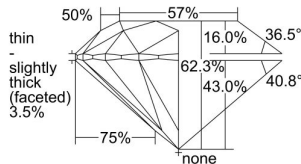

GIA®

FACSIMILE

GIA REPORT

1495719715

Verify this report at gia.edu

GIA NATURAL DIAMOND DOSSIER®

June 25, 2024
GIA Report Number 1495719715
Shape and Cutting Style ..... Round Brilliant
Measurements ..... 4.28 - 4.30 x 2.67 mm

GRADING RESULTS

Carat Weight ..... 0.30 carat
Color Grade ..... E
Clarity Grade VS1
Cut Grade ..... Excellent

ADDITIONAL GRADING INFORMATION

Polish ..... Very Good
Symmetry ..... Excellent
Fluorescence ..... Medium Blue
Clarity Characteristics..... Crystal, Pinpoint, Cloud
Inscription(s): GIA 1495719715

PROPORTIONS

Profile to actual proportions

GRADING SCALES

GIA COLOR SCALE	GIA CLARITY SCALE	GIA CUT SCALE	
D	FLAWLESS	EXCELLENT	
E	INTERNALLY FLAWLESS		
F		VVS₁	VERY GOOD
G	VVS₂		
H	VS₁	GOOD	
I	VS₂		
J	SI₁	FAIR	
K	SI₂		
L	I₁	POOR	
M	I₂		
N	I₃		
O			
P			
Q			
R			
S			
T			
U			
V			
W			
X			
Y			
Z