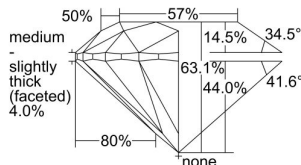

GIA®

FACSIMILE

GIA REPORT 1495720721

Verify this report at GIA.edu

GIA NATURAL DIAMOND DOSSIER®

June 21, 2024
GIA Report Number 1495720721
Shape and Cutting Style ..... Round Brilliant
Measurements ..... 5.08 - 5.11 x 3.21 mm

GRADING RESULTS

Carat Weight ..... 0.51 carat
Color Grade ..... H
Clarity Grade VVS2
Cut Grade ..... Excellent

ADDITIONAL GRADING INFORMATION

Polish ..... Excellent
Symmetry ..... Excellent
Fluorescence ..... None
Clarity Characteristics ..... Pinpoint
Inscription(s): GIA 1495720721

PROPORTIONS

Profile to actual proportions

GRADING SCALES

GIA COLOR SCALE	GIA CLARITY SCALE	GIA CUT SCALE	
D	FLAWLESS	EXCELLENT	
E	INTERNALLY FLAWLESS		
F		VVS₁	VERY GOOD
G	VVS₂		
H	VS₁	GOOD	
I	VS₂		
J	SI₁	FAIR	
K	SI₂		
L	I₁	POOR	
M			
N			
O	I₂		
P			
Q			
R	I₃		
S			
T			
U			
V			
W			
X			
Y			
Z