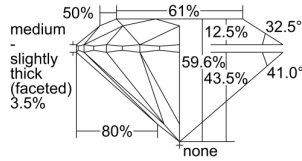

GIA®

FACSIMILE

GIA REPORT 1495722324

Verify this report at GIA.edu

GIA NATURAL DIAMOND DOSSIER®

June 21, 2024
GIA Report Number 1495722324
Shape and Cutting Style ..... Round Brilliant
Measurements ..... 4.79 - 4.81 x 2.86 mm

GRADING RESULTS

Carat Weight ..... 0.40 carat
Color Grade ..... E
Clarity Grade S11
Cut Grade ..... Excellent

ADDITIONAL GRADING INFORMATION

Polish ..... Very Good
Symmetry ..... Excellent
Fluorescence ..... None
Clarity Characteristics ..... Crystal, Cloud
Inscription(s): GIA 1495722324

PROPORTIONS

Profile to actual proportions

GRADING SCALES

GIA COLOR SCALE	GIA CLARITY SCALE	GIA CUT SCALE	
D	FLAWLESS	EXCELLENT	
E	INTERNALLY FLAWLESS		
F		VVS₁	VERY GOOD
G	VVS₂		
H	VS₁	GOOD	
I	VS₂		
J	S1₁	FAIR	
K	S1₂		
L	I₁	POOR	
M	I₂		
N	I₃		
O			
P			
Q			
R			
S			
T			
U			
V			
W			
X			
Y			
Z