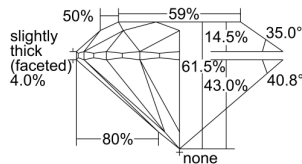

GIA®

FACSIMILE

GIA REPORT

1495726836

Verify this report at GIA.edu

GIA NATURAL DIAMOND DOSSIER®

June 24, 2024
GIA Report Number 1495726836
Shape and Cutting Style ..... Round Brilliant
Measurements ..... 5.70 - 5.72 x 3.51 mm

GRADING RESULTS

Carat Weight ..... 0.71 carat
Color Grade ..... G
Clarity Grade S11
Cut Grade ..... Excellent

ADDITIONAL GRADING INFORMATION

Polish ..... Excellent
Symmetry ..... Excellent
Fluorescence ..... Strong Blue
Clarity Characteristics ..... Feather
Inscription(s): GIA 1495726836

PROPORTIONS

Profile to actual proportions

GRADING SCALES

GIA COLOR SCALE

COLORED	D
	E
	F
	G
	H
	I
	J
NEAR COLORLESS	K
	L
Faint	M
	N
	O
	P
	Q
	R
	S
	T
	U
	V
	W
	X
	Y
Light	Z

GIA CLARITY SCALE

FLAWLESS	VERY VERY SLIGHTLY INCLUDED	VS₁	VS₂	SI₁	SI₂	I₁	I₂	I₃	
									FLAWLESS
INTERNALLY FLAWLESS	VERY SLIGHTLY INCLUDED								

GIA CUT SCALE

EXCELLENT
VERY GOOD
GOOD
FAIR
POOR