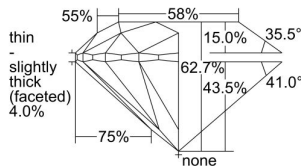

GIA®

FACSIMILE

GIA REPORT 1495730093

Verify this report at GIA.edu

GIA NATURAL DIAMOND DOSSIER®

June 24, 2024
GIA Report Number 1495730093
Shape and Cutting Style ..... Round Brilliant
Measurements ..... 5.59 - 5.63 x 3.52 mm

GRADING RESULTS

Carat Weight ..... 0.70 carat
Color Grade ..... F
Clarity Grade S11
Cut Grade ..... Excellent

ADDITIONAL GRADING INFORMATION

Polish ..... Excellent
Symmetry ..... Excellent
Fluorescence ..... None
Clarity Characteristics ..... Cloud
Inscription(s): GIA 1495730093

PROPORTIONS

Profile to actual proportions