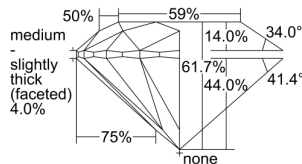

GIA®

FACSIMILE

GIA REPORT

1495730161

Verify this report at GIA.edu

GIA NATURAL DIAMOND DOSSIER®

June 22, 2024
GIA Report Number 1495730161
Shape and Cutting Style ..... Round Brilliant
Measurements ..... 5.36 - 5.39 x 3.31 mm

GRADING RESULTS

Carat Weight ..... 0.59 carat
Color Grade ..... D
Clarity Grade VVS1
Cut Grade ..... Excellent

ADDITIONAL GRADING INFORMATION

Polish ..... Excellent
Symmetry ..... Excellent
Fluorescence ..... None
Clarity Characteristics ..... Pinpoint
Inscription(s): GIA 1495730161

PROPORTIONS

Profile to actual proportions

GRADING SCALES

GIA COLOR SCALE	GIA CLARITY SCALE	GIA CUT SCALE
D	FLAWLESS	EXCELLENT
E	FLAWLESS	
F	INTERNALLY FLAWLESS	VERY GOOD
G	VVS₁	
H	VVS₂	GOOD
I	VS₁	
J	VS₂	FAIR
K	SI₁	
L	SI₂	POOR
M	I₁	
N	I₂	
O	I₃	
P		
Q		
R		
S		
T		
U		
V		
W		
X		
Y		
Z