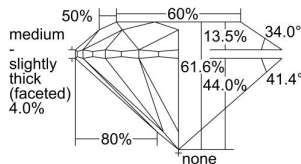

GIA®

FACSIMILE

GIA REPORT 1495731493

Verify this report at GIA.edu

GIA NATURAL DIAMOND DOSSIER®

June 24, 2024
GIA Report Number 1495731493
Shape and Cutting Style ..... Round Brilliant
Measurements ..... 4.29 - 4.31 x 2.65 mm

GRADING RESULTS

Carat Weight ..... 0.30 carat
Color Grade ..... D
Clarity Grade VVS1
Cut Grade ..... Excellent

ADDITIONAL GRADING INFORMATION

Polish ..... Excellent
Symmetry ..... Excellent
Fluorescence ..... Faint
Clarity Characteristics ..... Pinpoint, Cloud, Feather
Inscription(s): GIA 1495731493

PROPORTIONS

Profile to actual proportions

GRADING SCALES

GIA COLOR SCALE	GIA CLARITY SCALE	GIA CUT SCALE	
D	FLAWLESS	EXCELLENT	
E	INTERNALLY FLAWLESS		
F		VVS₁	VERY GOOD
G	VVS₂		
H	VS₁	GOOD	
I	VS₂		
J	SI₁	FAIR	
K	SI₂		
L	I₁	POOR	
M	I₂		
N	I₃		
O			
P			
Q			
R			
S			
T			
U			
V			
W			
X			
Y			
Z