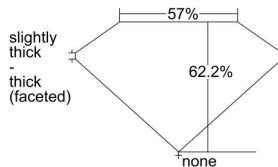

GIA®

FACSIMILE

GIA REPORT 1495733689

Verify this report at GIA.edu

GIA NATURAL DIAMOND DOSSIER®

July 01, 2024
GIA Report Number 1495733689
Shape and Cutting Style ..... Pear Brilliant
Measurements ..... 7.29 x 4.79 x 2.98 mm

GRADING RESULTS

Carat Weight ..... 0.62 carat
Color Grade ..... D
Clarity Grade VVS2

ADDITIONAL GRADING INFORMATION

Polish ..... Excellent
Symmetry ..... Very Good
Fluorescence ..... None
Clarity Characteristics ..... Pinpoint
Inscription(s): GIA 1495733689

PROPORTIONS

Profile not to actual proportions

GRADING SCALES

GIA COLOR SCALE		GIA CLARITY SCALE			
COLORLESS	D	VERY VERY SLIGHTLY INCLUDED	FLAWLESS		
	E		INTERNALLY FLAWLESS		
	F	VERY SLIGHTLY INCLUDED	VVS₁		
	G		VVS₂		
	H		VS₁		
	NEAR COLORLESS	I	SLIGHTLY INCLUDED	VS₂	
		J		SI₁	
		FAINT	K	INCLUDED	SI₂
			L		I₁
			M		I₂
VERT LIGHT	N	LIGHT	I₃		
	O				
	P				
	Q				
	R