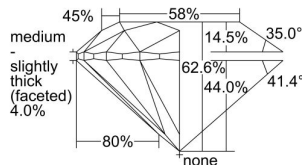

GIA®

FACSIMILE

GIA REPORT 1495739593

Verify this report at GIA.edu

GIA NATURAL DIAMOND DOSSIER®

June 25, 2024
GIA Report Number 1495739593
Shape and Cutting Style ..... Round Brilliant
Measurements ..... 4.91 - 4.95 x 3.09 mm

GRADING RESULTS

Carat Weight ..... 0.46 carat
Color Grade ..... E
Clarity Grade VS2
Cut Grade ..... Excellent

ADDITIONAL GRADING INFORMATION

Polish ..... Excellent
Symmetry ..... Excellent
Fluorescence ..... None
Clarity Characteristics.. Cloud, Crystal, Feather, Indented Natural
Inscription(s): GIA 1495739593

PROPORTIONS

Profile to actual proportions

GRADING SCALES

GIA COLOR SCALE	GIA CLARITY SCALE	GIA CUT SCALE	
D	FLAWLESS	EXCELLENT	
E	INTERNALLY FLAWLESS		
F		VVS₁	VERY GOOD
G	VVS₂		
H	VS₁	GOOD	
I	VS₂		
J	SI₁	FAIR	
K	SI₂		
L	I₁	POOR	
M	I₂		
N	I₃		
O			
P			
Q			
R			
S			
T			
U			
V			
W			
X			
Y			
Z