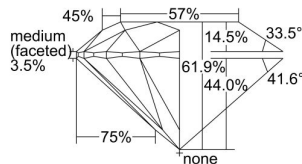

GIA®

FACSIMILE

GIA REPORT

1495742446

Verify this report at GIA.edu

GIA NATURAL DIAMOND DOSSIER®

June 24, 2024
GIA Report Number 1495742446
Shape and Cutting Style ..... Round Brilliant
Measurements ..... 4.01 - 4.04 x 2.49 mm

GRADING RESULTS

Carat Weight ..... 0.24 carat
Color Grade ..... G
Clarity Grade VS1
Cut Grade ..... Excellent

ADDITIONAL GRADING INFORMATION

Polish ..... Excellent
Symmetry ..... Excellent
Fluorescence ..... Faint
Clarity Characteristics ..... Feather, Pinpoint, Cloud
Inscription(s): GIA 1495742446

PROPORTIONS

Profile to actual proportions