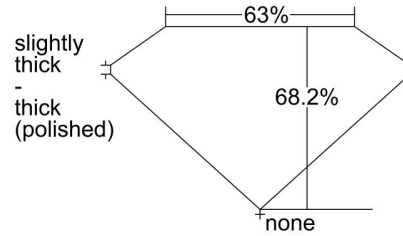

GIA NATURAL DIAMOND GRADING REPORT

June 26, 2024  
 GIA Report Number ..... 1495744133  
 Shape and Cutting Style ..... Emerald Cut  
 Measurements ..... 8.30 x 5.51 x 3.75 mm

GRADING RESULTS

Carat Weight ..... 1.70 carat  
 Color Grade ..... K  
 Clarity Grade ..... VS1

ADDITIONAL GRADING INFORMATION

Polish ..... Excellent  
 Symmetry ..... Very Good  
 Fluorescence ..... None  
 Inscription(s): GIA 1495744133  
**Comments:** Additional pinpoints are not shown.

PROPORTIONS

Profile not to actual proportions

CLARITY CHARACTERISTICS

KEY TO SYMBOLS\*

- Crystal
- ∖ Needle
- Pinpoint

\* Red symbols denote internal characteristics (inclusions). Green or black symbols denote external characteristics (blemishes). Diagram is an approximate representation of the diamond, and symbols shown indicate type, position, and approximate size of clarity characteristics. All clarity characteristics may not be shown. Details of finish are not shown.