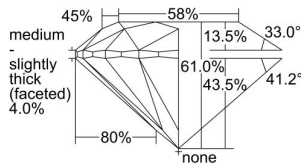

GIA®

FACSIMILE

GIA REPORT 1495758076

Verify this report at GIA.edu

GIA NATURAL DIAMOND DOSSIER®

June 26, 2024
GIA Report Number 1495758076
Shape and Cutting Style ..... Round Brilliant
Measurements ..... 4.66 - 4.69 x 2.85 mm

GRADING RESULTS

Carat Weight ..... 0.38 carat
Color Grade ..... D
Clarity Grade S11
Cut Grade ..... Excellent

ADDITIONAL GRADING INFORMATION

Polish ..... Excellent
Symmetry ..... Excellent
Fluorescence ..... None
Clarity Characteristics ..... Crystal
Inscription(s): GIA 1495758076

PROPORTIONS

Profile to actual proportions

GRADING SCALES

GIA COLOR SCALE	GIA CLARITY SCALE	GIA CUT SCALE	
D	FLAWLESS	EXCELLENT	
E	INTERNALLY FLAWLESS		
F		VVS₁	VERY GOOD
G	VVS₂		
H	VS₁	GOOD	
I	VS₂		
J	S1₁	FAIR	
K	S1₂		
L	I₁	POOR	
M	I₂		
N	I₃		
O			
P			
Q			
R			
S			
T			
U			
V			
W			
X			
Y			
Z