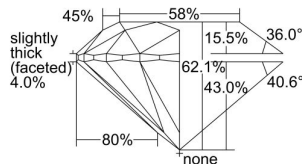

GIA®

FACSIMILE

GIA REPORT

1495764603

Verify this report at GIA.edu

GIA NATURAL DIAMOND DOSSIER®

June 27, 2024
GIA Report Number 1495764603
Shape and Cutting Style ..... Round Brilliant
Measurements ..... 5.36 - 5.40 x 3.34 mm

GRADING RESULTS

Carat Weight ..... 0.60 carat
Color Grade I
Clarity Grade VVS1
Cut Grade ..... Excellent

ADDITIONAL GRADING INFORMATION

Polish ..... Excellent
Symmetry ..... Excellent
Fluorescence ..... Faint
Clarity Characteristics ..... Pinpoint, Natural
Inscription(s): GIA 1495764603

PROPORTIONS

Profile to actual proportions