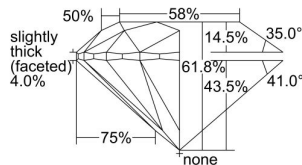

GIA®

FACSIMILE

GIA REPORT 1495765336

Verify this report at GIA.edu

GIA NATURAL DIAMOND DOSSIER®

June 27, 2024
GIA Report Number 1495765336
Shape and Cutting Style ..... Round Brilliant
Measurements ..... 5.16 - 5.19 x 3.20 mm

GRADING RESULTS

Carat Weight ..... 0.53 carat
Color Grade ..... G
Clarity Grade VS2
Cut Grade ..... Excellent

ADDITIONAL GRADING INFORMATION

Polish ..... Excellent
Symmetry ..... Excellent
Fluorescence ..... None
Clarity Characteristics ..... Crystal, Cloud
Inscription(s): GIA 1495765336

PROPORTIONS

Profile to actual proportions

GRADING SCALES

GIA COLOR SCALE	GIA CLARITY SCALE	GIA CUT SCALE	
D	FLAWLESS	EXCELLENT	
E	INTERNALLY FLAWLESS		
F		VVS₁	VERY GOOD
G	VVS₂		
H	VS₁	GOOD	
I	VS₂		
J	SI₁	FAIR	
K	SI₂		
L	I₁	POOR	
M	I₂		
N	I₃		
O			
P			
Q			
R			
S			
T			
U			
V			
W			
X			
Y			
Z