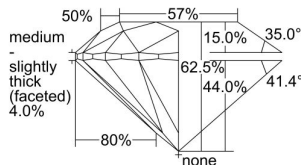

GIA®

FACSIMILE

GIA REPORT 1495770255

Verify this report at GIA.edu

GIA NATURAL DIAMOND DOSSIER®

June 27, 2024
GIA Report Number 1495770255
Shape and Cutting Style ..... Round Brilliant
Measurements ..... 4.88 - 4.91 x 3.06 mm

GRADING RESULTS

Carat Weight ..... 0.45 carat
Color Grade ..... H
Clarity Grade VS1
Cut Grade ..... Excellent

ADDITIONAL GRADING INFORMATION

Polish ..... Excellent
Symmetry ..... Excellent
Fluorescence ..... None
Clarity Characteristics..... Crystal, Cloud, Needle, Pinpoint
Inspection(s): GIA 1495770255

PROPORTIONS

Profile to actual proportions