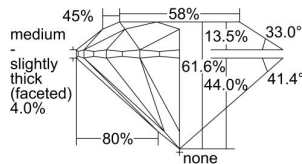

GIA®

FACSIMILE

GIA REPORT 1495777645

Verify this report at GIA.edu

GIA NATURAL DIAMOND DOSSIER®

July 01, 2024
GIA Report Number 1495777645
Shape and Cutting Style ..... Round Brilliant
Measurements ..... 4.31 - 4.34 x 2.66 mm

GRADING RESULTS

Carat Weight ..... 0.30 carat
Color Grade ..... E
Clarity Grade VS1
Cut Grade ..... Excellent

ADDITIONAL GRADING INFORMATION

Polish ..... Excellent
Symmetry ..... Excellent
Fluorescence ..... Medium Blue
Clarity Characteristics ..... Feather, Pinpoint
Inscription(s): GIA 1495777645

PROPORTIONS

Profile to actual proportions

GRADING SCALES

GIA COLOR SCALE	GIA CLARITY SCALE	GIA CUT SCALE	
D	FLAWLESS	EXCELLENT	
E	INTERNALLY FLAWLESS		
F		VVS₁	VERY GOOD
G	VVS₂		
H	VS₁	GOOD	
I	VS₂		
J	SI₁	FAIR	
K	SI₂		
L	I₁	POOR	
M	I₂		
N	I₃		
O			
P			
Q			
R			
S			
T			
U			
V			
W			
X			
Y			
Z