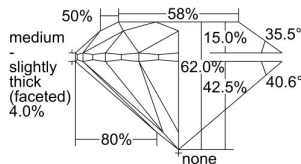

GIA®

FACSIMILE

GIA REPORT 1495783995

Verify this report at GIA.edu

GIA NATURAL DIAMOND DOSSIER®

June 28, 2024
GIA Report Number 1495783995
Shape and Cutting Style ..... Round Brilliant
Measurements ..... 5.13 - 5.17 x 3.19 mm

GRADING RESULTS

Carat Weight ..... 0.53 carat
Color Grade ..... D
Clarity Grade VS1
Cut Grade ..... Excellent

ADDITIONAL GRADING INFORMATION

Polish ..... Excellent
Symmetry ..... Excellent
Fluorescence ..... Medium Blue
Clarity Characteristics ..... Crystal
Inscription(s): GIA 1495783995

PROPORTIONS

Profile to actual proportions