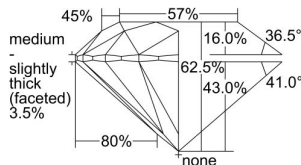

GIA®

FACSIMILE

GIA REPORT 1495784651

Verify this report at GIA.edu

GIA NATURAL DIAMOND DOSSIER®

June 28, 2024
GIA Report Number 1495784651
Shape and Cutting Style ..... Round Brilliant
Measurements ..... 4.38 - 4.40 x 2.74 mm

GRADING RESULTS

Carat Weight ..... 0.32 carat
Color Grade ..... E
Clarity Grade VVS2
Cut Grade ..... Excellent

ADDITIONAL GRADING INFORMATION

Polish ..... Excellent
Symmetry ..... Excellent
Fluorescence ..... None
Clarity Characteristics..... Needle, Feather, Cloud
Inscription(s): GIA 1495784651

PROPORTIONS

Profile to actual proportions