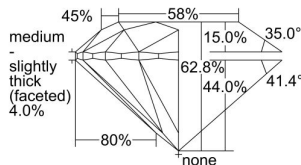

GIA®

FACSIMILE

GIA REPORT 1495796075

Verify this report at GIA.edu

GIA NATURAL DIAMOND DOSSIER®

July 01, 2024
GIA Report Number **1495796075**
Shape and Cutting Style ..... **Round Brilliant**
Measurements ..... **5.04 - 5.08 x 3.18 mm**

GRADING RESULTS

Carat Weight ..... **0.50 carat**
Color Grade ..... **K**
Clarity Grade **VS1**
Cut Grade ..... **Excellent**

ADDITIONAL GRADING INFORMATION

Polish ..... **Excellent**
Symmetry ..... **Excellent**
Fluorescence ..... **None**
Clarity Characteristics..... **Crystal, Pinpoint**
Inscription(s): **GIA 1495796075**

PROPORTIONS

Profile to actual proportions