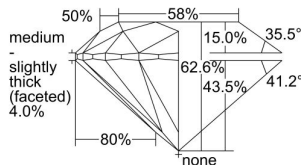

GIA®

FACSIMILE

GIA REPORT 1495798922

Verify this report at GIA.edu

GIA NATURAL DIAMOND DOSSIER®

July 01, 2024
GIA Report Number 1495798922
Shape and Cutting Style ..... Round Brilliant
Measurements ..... 5.91 - 5.96 x 3.72 mm

GRADING RESULTS

Carat Weight ..... 0.81 carat
Color Grade ..... D
Clarity Grade S11
Cut Grade ..... Excellent

ADDITIONAL GRADING INFORMATION

Polish ..... Excellent
Symmetry ..... Excellent
Fluorescence ..... Faint
Clarity Characteristics ..... Crystal, Feather
Inscription(s): GIA 1495798922

PROPORTIONS

Profile to actual proportions

GRADING SCALES

GIA COLOR SCALE	GIA CLARITY SCALE	GIA CUT SCALE	
D	FLAWLESS	EXCELLENT	
E	INTERNALLY FLAWLESS		
F		VVS₁	VERY GOOD
G	VVS₂		
H	VS₁	GOOD	
I	VS₂		
J	S1₁	FAIR	
K	S1₂		
L	I₁	POOR	
M	I₂		
N	I₃		
O			
P			
Q			
R			
S			
T			
U			
V			
W			
X			
Y			
Z