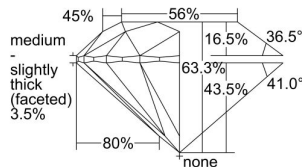

GIA®

FACSIMILE

GIA REPORT 1495800614

Verify this report at GIA.edu

GIA NATURAL DIAMOND DOSSIER®

July 01, 2024
GIA Report Number 1495800614
Shape and Cutting Style ..... Round Brilliant
Measurements ..... 5.06 - 5.08 x 3.21 mm

GRADING RESULTS

Carat Weight ..... 0.51 carat
Color Grade ..... G
Clarity Grade VVS1
Cut Grade ..... Excellent

ADDITIONAL GRADING INFORMATION

Polish ..... Excellent
Symmetry ..... Excellent
Fluorescence ..... Faint
Clarity Characteristics ..... Pinpoint
Inscription(s): GIA 1495800614

PROPORTIONS

Profile to actual proportions

GRADING SCALES

GIA COLOR SCALE	GIA CLARITY SCALE	GIA CUT SCALE	
D	FLAWLESS	EXCELLENT	
E	INTERNALLY FLAWLESS		
F		VVS₁	VERY GOOD
G	VVS₂		
H	VS₁	GOOD	
I	VS₂		
J	SI₁	FAIR	
K	SI₂		
L	I₁	POOR	
M	I₂		
N	I₃		
O			
P			
Q			
R			
S			
T			
U			
V			
W			
X			
Y			
Z