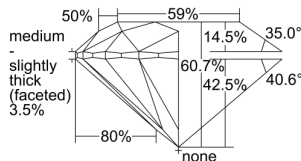

GIA®

FACSIMILE

GIA REPORT 1495800968

Verify this report at GIA.edu

GIA NATURAL DIAMOND DOSSIER®

July 02, 2024
GIA Report Number 1495800968
Shape and Cutting Style ..... Round Brilliant
Measurements ..... 5.69 - 5.72 x 3.46 mm

GRADING RESULTS

Carat Weight ..... 0.70 carat
Color Grade ..... D
Clarity Grade S11
Cut Grade ..... Excellent

ADDITIONAL GRADING INFORMATION

Polish ..... Excellent
Symmetry ..... Excellent
Fluorescence ..... None
Clarity Characteristics ..... Crystal
Inscription(s): GIA 1495800968

PROPORTIONS

Profile to actual proportions

GRADING SCALES

GIA COLOR SCALE

COLORLESS	D
	E
	F
	G
	H
	I
	J
NEAR COLORLESS	K
	L
	M
	N
	O
	P
	Q
	R
	S
	T
	U
	V
	W
	X
	Y
LIGHT	Z

GIA CLARITY SCALE

FLAWLESS	VERY VERY SLIGHTLY INCLUDED	VVS₁	
			VVS₂
INTERNALLY FLAWLESS	VERY SLIGHTLY INCLUDED	VS₁	
		VS₂	
SLIGHTLY INCLUDED	INCLUDED	SI₁	
		SI₂	
I₁	I₂	I₃	

GIA CUT SCALE

EXCELLENT
VERY GOOD
GOOD
FAIR
POOR