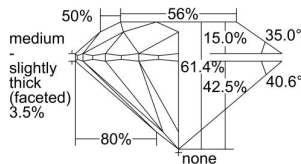

GIA®

FACSIMILE

GIA REPORT 1495804178

Verify this report at GIA.edu

GIA NATURAL DIAMOND DOSSIER®

July 01, 2024
GIA Report Number **1495804178**
Shape and Cutting Style ..... **Round Brilliant**
Measurements ..... **5.08 - 5.11 x 3.13 mm**

GRADING RESULTS

Carat Weight ..... **0.50 carat**
Color Grade ..... **F**
Clarity Grade **VS1**
Cut Grade ..... **Excellent**

ADDITIONAL GRADING INFORMATION

Polish ..... **Excellent**
Symmetry ..... **Excellent**
Fluorescence ..... **None**
Clarity Characteristics..... **Cloud, Feather, Pinpoint**
Inscription(s): **GIA 1495804178**

PROPORTIONS

Profile to actual proportions

GRADING SCALES

GIA COLOR SCALE	GIA CLARITY SCALE	GIA CUT SCALE	
D	FLAWLESS	EXCELLENT	
E	INTERNALLY FLAWLESS		
F		VVS₁	VERY GOOD
G	VVS₂		
H	VS₁	GOOD	
I	VS₂		
J	SI₁	FAIR	
K	SI₂		
L	I₁	POOR	
M	I₂		
N	I₃		
O			
P			
Q			
R			
S			
T			
U			
V			
W			
X			
Y			
Z