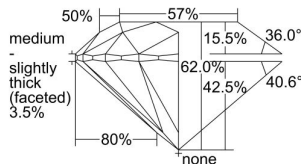

GIA®

FACSIMILE

GIA REPORT 1495805877

Verify this report at GIA.edu

GIA NATURAL DIAMOND DOSSIER®

July 02, 2024
GIA Report Number **1495805877**
Shape and Cutting Style ..... **Round Brilliant**
Measurements ..... **5.16 - 5.17 x 3.21 mm**

GRADING RESULTS

Carat Weight ..... **0.53 carat**
Color Grade ..... **F**
Clarity Grade **S12**
Cut Grade ..... **Excellent**

ADDITIONAL GRADING INFORMATION

Polish ..... **Excellent**
Symmetry ..... **Excellent**
Fluorescence ..... **None**
Clarity Characteristics ..... **Crystal**
Inscription(s): **GIA 1495805877**

PROPORTIONS

Profile to actual proportions

GRADING SCALES

GIA COLOR SCALE	GIA CLARITY SCALE	GIA CUT SCALE	
D	FLAWLESS	EXCELLENT	
E	INTERNALLY FLAWLESS		
F		VVS₁	VERY GOOD
G	VVS₂		
H	VS₁	GOOD	
I	VS₂		
J	S1₁	FAIR	
K	S1₂		
L	I₁	POOR	
M	I₂		
N	I₃		
O			
P			
Q			
R			
S			
T			
U			
V			
W			
X			
Y			
Z