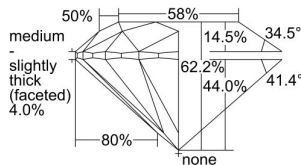

GIA®

FACSIMILE

GIA REPORT 1495812259

Verify this report at GIA.edu

GIA NATURAL DIAMOND DOSSIER®

July 03, 2024
GIA Report Number 1495812259
Shape and Cutting Style ..... Round Brilliant
Measurements ..... 4.28 - 4.30 x 2.67 mm

GRADING RESULTS

Carat Weight ..... 0.30 carat
Color Grade ..... H
Clarity Grade VS1
Cut Grade ..... Excellent

ADDITIONAL GRADING INFORMATION

Polish ..... Excellent
Symmetry ..... Excellent
Fluorescence ..... None
Clarity Characteristics..... Cloud, Crystal, Needle, Pinpoint
Inscription(s): GIA 1495812259

PROPORTIONS

Profile to actual proportions

GRADING SCALES

GIA COLOR SCALE	GIA CLARITY SCALE	GIA CUT SCALE	
D	FLAWLESS	EXCELLENT	
E	INTERNALLY FLAWLESS		
F		VVS₁	VERY GOOD
G	VVS₂		
H	VS₁	GOOD	
I	VS₂		
J	SI₁	FAIR	
K	SI₂		
L	I₁	POOR	
M	I₂		
N	I₃		
O			
P			
Q			
R			
S			
T			
U			
V			
W			
X			
Y			
Z