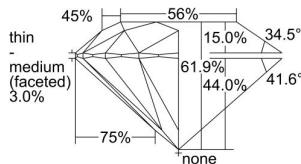

GIA®

FACSIMILE

GIA REPORT

1495815314

Verify this report at GIA.edu

GIA NATURAL DIAMOND DOSSIER®

July 02, 2024
GIA Report Number 1495815314
Shape and Cutting Style ..... Round Brilliant
Measurements ..... 4.51 - 4.53 x 2.80 mm

GRADING RESULTS

Carat Weight ..... 0.34 carat
Color Grade ..... E
Clarity Grade S11
Cut Grade ..... Excellent

ADDITIONAL GRADING INFORMATION

Polish ..... Excellent
Symmetry ..... Excellent
Fluorescence ..... Medium Blue
Clarity Characteristics..... Twinning Wisp, Indented Natural
Inscription(s): GIA 1495815314

PROPORTIONS

GRADING SCALES

GIA COLOR SCALE	GIA CLARITY SCALE	GIA CUT SCALE	
D	FLAWLESS	EXCELLENT	
E	INTERNALLY FLAWLESS		
F		VVS₁	VERY GOOD
G	VVS₂		
H	VS₁	GOOD	
I	VS₂		
J	S1₁	FAIR	
K	S1₂		
L	I₁	POOR	
M	I₂		
N	I₃		
O			
P			
Q			
R			
S			
T			
U			
V			
W			
X			
Y			
Z