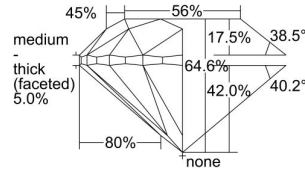

GIA®

FACSIMILE

GIA REPORT 1495824041

Verify this report at GIA.edu

GIA NATURAL DIAMOND DOSSIER®

July 03, 2024
GIA Report Number 1495824041
Shape and Cutting Style ..... Round Brilliant
Measurements ..... 4.14 - 4.18 x 2.69 mm

GRADING RESULTS

Carat Weight ..... 0.30 carat
Color Grade ..... E
Clarity Grade VS1
Cut Grade ..... Very Good

ADDITIONAL GRADING INFORMATION

Polish ..... Excellent
Symmetry ..... Very Good
Fluorescence ..... None
Clarity Characteristics ..... Cloud
Inscription(s): GIA 1495824041

PROPORTIONS

GRADING SCALES

GIA COLOR SCALE	GIA CLARITY SCALE	GIA CUT SCALE
D	FLAWLESS	EXCELLENT
E	INTERNALLY FLAWLESS	
F	VVS₁	VERY GOOD
G		
H	VS₁	GOOD
I		
J	SI₁	FAIR
K		
L	I₁	POOR
M		
N	I₂	
O		
P	I₃	
Q		
R		
S		
T		
U		
V		
W		
X		
Y		
Z