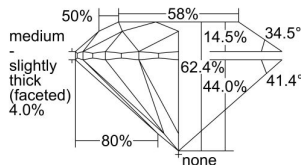

GIA®

FACSIMILE

GIA REPORT 1495829876

Verify this report at GIA.edu

GIA NATURAL DIAMOND DOSSIER®

July 11, 2024
GIA Report Number 1495829876
Shape and Cutting Style ..... Round Brilliant
Measurements ..... 4.09 - 4.11 x 2.56 mm

GRADING RESULTS

Carat Weight ..... 0.26 carat
Color Grade ..... D
Clarity Grade VVS1
Cut Grade ..... Excellent

ADDITIONAL GRADING INFORMATION

Polish ..... Excellent
Symmetry ..... Excellent
Fluorescence ..... None
Clarity Characteristics ..... Pinpoint
Inscription(s): GIA 1495829876

PROPORTIONS

Profile to actual proportions

GRADING SCALES

GIA COLOR SCALE	GIA CLARITY SCALE	GIA CUT SCALE
COLOURLESS	FLAWLESS	EXCELLENT
D	FLAWLESS	
E	INTERNALLY FLAWLESS	VERY GOOD
F	VVS₁	
G	VVS₂	GOOD
H	VS₁	
I	VS₂	FAIR
J	SI₁	
K	SI₂	POOR
L	I₁	
M	I₂	
N	I₃	
O		
P		
Q		
R		
S		
T		
U		
V		
W		
X		
Y		
Z