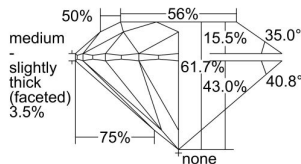

GIA®

FACSIMILE

GIA REPORT 1495834509

Verify this report at GIA.edu

GIA NATURAL DIAMOND DOSSIER®

July 04, 2024
GIA Report Number 1495834509
Shape and Cutting Style ..... Round Brilliant
Measurements ..... 5.61 - 5.64 x 3.47 mm

GRADING RESULTS

Carat Weight ..... 0.67 carat
Color Grade ..... F
Clarity Grade VS2
Cut Grade ..... Excellent

ADDITIONAL GRADING INFORMATION

Polish ..... Excellent
Symmetry ..... Excellent
Fluorescence ..... None
Clarity Characteristics..... Cloud, Feather, Crystal
Inscription(s): GIA 1495834509

PROPORTIONS

Profile to actual proportions

GRADING SCALES

GIA COLOR SCALE	GIA CLARITY SCALE	GIA CUT SCALE	
D	FLAWLESS	EXCELLENT	
E	INTERNALLY FLAWLESS		
F		VVS₁	VERY GOOD
G	VVS₂		
H	VS₁	GOOD	
I	VS₂		
J	SI₁	FAIR	
K	SI₂		
L	I₁	POOR	
M	I₂		
N	I₃		
O			
P			
Q			
R			
S			
T			
U			
V			
W			
X			
Y			
Z