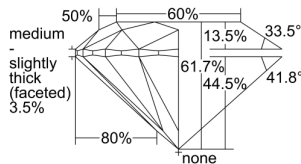

GIA®

FACSIMILE

GIA REPORT 1495840526

Verify this report at GIA.edu

GIA NATURAL DIAMOND DOSSIER®

July 05, 2024
GIA Report Number 1495840526
Shape and Cutting Style ..... Round Brilliant
Measurements ..... 4.30 - 4.33 x 2.66 mm

GRADING RESULTS

Carat Weight ..... 0.30 carat
Color Grade I
Clarity Grade VVS1
Cut Grade ..... Excellent

ADDITIONAL GRADING INFORMATION

Polish ..... Excellent
Symmetry ..... Excellent
Fluorescence ..... None
Clarity Characteristics ..... Pinpoint
Inscription(s): GIA 1495840526

PROPORTIONS

Profile to actual proportions

GRADING SCALES

GIA COLOR SCALE	GIA CLARITY SCALE	GIA CUT SCALE	
D	FLAWLESS	EXCELLENT	
E	INTERNALLY FLAWLESS		
F		VVS₁	VERY GOOD
G	VVS₂		
H	VS₁	GOOD	
I	VS₂		
J	SI₁	FAIR	
K	SI₂		
L	I₁	POOR	
M			
N			
O	I₂		
P			
Q			
R	I₃		
S			
T			
U			
V			
W			
X			
Y			
Z