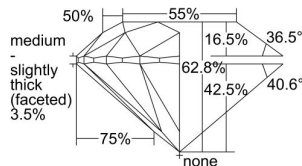

GIA®

FACSIMILE

GIA REPORT 1495841928

Verify this report at GIA.edu

GIA NATURAL DIAMOND DOSSIER®

July 11, 2024
GIA Report Number 1495841928
Shape and Cutting Style ..... Round Brilliant
Measurements ..... 4.94 - 4.98 x 3.12 mm

GRADING RESULTS

Carat Weight ..... 0.47 carat
Color Grade ..... F
Clarity Grade S11
Cut Grade ..... Excellent

ADDITIONAL GRADING INFORMATION

Polish ..... Excellent
Symmetry ..... Excellent
Fluorescence ..... None
Clarity Characteristics..... Crystal, Cloud, Feather, Cavity
Inscription(s): GIA 1495841928

PROPORTIONS

Profile to actual proportions

GRADING SCALES

GIA COLOR SCALE	GIA CLARITY SCALE	GIA CUT SCALE	
D	FLAWLESS	EXCELLENT	
E	INTERNALLY FLAWLESS		
F		VVS₁	VERY GOOD
G	VVS₂		
H	VS₁	GOOD	
I	VS₂		
J	S1₁	FAIR	
K	S1₂		
L	I₁	POOR	
M	I₂		
N	I₃		
O			
P			
Q			
R			
S			
T			
U			
V			
W			
X			
Y			
Z