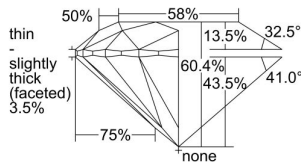

GIA®

FACSIMILE

GIA REPORT

1495842590

Verify this report at GIA.edu

GIA NATURAL DIAMOND DOSSIER®

July 04, 2024
GIA Report Number 1495842590
Shape and Cutting Style ..... Round Brilliant
Measurements ..... 5.13 - 5.16 x 3.11 mm

GRADING RESULTS

Carat Weight ..... 0.50 carat
Color Grade ..... E
Clarity Grade S11
Cut Grade ..... Excellent

ADDITIONAL GRADING INFORMATION

Polish ..... Excellent
Symmetry ..... Excellent
Fluorescence ..... None
Clarity Characteristics.. Feather, Cloud, Crystal, Indented Natural
Inscription(s): GIA 1495842590

PROPORTIONS

Profile to actual proportions

GRADING SCALES

GIA COLOR SCALE	GIA CLARITY SCALE	GIA CUT SCALE	
D	FLAWLESS	EXCELLENT	
E	INTERNALLY FLAWLESS		
F		VVS₁	VERY GOOD
G	VVS₂		
H	VS₁	GOOD	
I	VS₂		
J	S1₁	FAIR	
K	S1₂		
L	I₁	POOR	
M	I₂		
N	I₃		
O			
P			
Q			
R			
S			
T			
U			
V			
W			
X			
Y			
Z