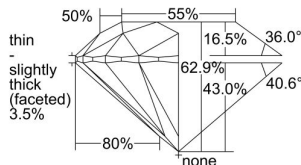

GIA®

FACSIMILE

GIA REPORT 1495844720

Verify this report at gia.edu

GIA NATURAL DIAMOND DOSSIER®

July 05, 2024
GIA Report Number 1495844720
Shape and Cutting Style ..... Round Brilliant
Measurements ..... 4.72 - 4.76 x 2.98 mm

GRADING RESULTS

Carat Weight ..... 0.41 carat
Color Grade ..... F
Clarity Grade VS1
Cut Grade ..... Excellent

ADDITIONAL GRADING INFORMATION

Polish ..... Excellent
Symmetry ..... Excellent
Fluorescence ..... None
Clarity Characteristics..... Cloud, Needle, Pinpoint
Inscription(s): GIA 1495844720

PROPORTIONS

Profile to actual proportions

GRADING SCALES

GIA COLOR SCALE	GIA CLARITY SCALE	GIA CUT SCALE
COLOURLESS D	FLAWLESS	EXCELLENT
E	INTERNALLY FLAWLESS	
F	VVS₁	VERY GOOD
G		
H	VVS₂	GOOD
I	VS₁	
J	VS₂	FAIR
K	SI₁	
L	SI₂	POOR
M	I₁	
N	I₂	
O	I₃	
P		
Q		
R		
S		
T		
U		
V		
W		
X		
Y		
Z