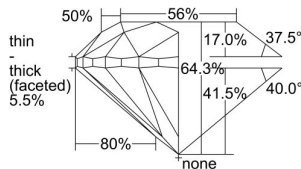

GIA®

FACSIMILE

GIA REPORT 1495845788

Verify this report at GIA.edu

GIA NATURAL DIAMOND DOSSIER®

July 05, 2024
GIA Report Number 1495845788
Shape and Cutting Style ..... Round Brilliant
Measurements ..... 4.92 - 4.97 x 3.18 mm

GRADING RESULTS

Carat Weight ..... 0.50 carat
Color Grade ..... G
Clarity Grade VS2
Cut Grade ..... Very Good

ADDITIONAL GRADING INFORMATION

Polish ..... Excellent
Symmetry ..... Very Good
Fluorescence ..... None
Clarity Characteristics..... Crystal, Cloud, Indented Natural
Inscription(s): GIA 1495845788

PROPORTIONS

Profile to actual proportions

GRADING SCALES

GIA
COLOR
SCALE

COLORESS	D
	E
	F
	G
	H
	I
	J
NEAR	K
COLORLESS	L
	M
	N
	O
	P
	Q
	R
	S
	T
	U
	V
	W
	X
	Y
	Z

GIA
CLARITY
SCALE

VERY VERY SLIGHTLY INCLUDED	FLAWLESS
	INTERNALLY FLAWLESS
VERY SLIGHTLY INCLUDED	VVS₁
	VVS₂
SLIGHTLY INCLUDED	VS₁
	VS₂
INCLUDED	SI₁
	SI₂
	I₁
	I₂
	I₃

GIA
CUT
SCALE

EXCELLENT
VERY GOOD
GOOD
FAIR
POOR