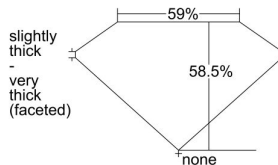

GIA®

FACSIMILE

GIA REPORT 1495848648

Verify this report at GIA.edu

GIA NATURAL DIAMOND DOSSIER®

July 05, 2024
GIA Report Number 1495848648
Shape and Cutting Style ..... Heart Brilliant
Measurements ..... 5.46 x 6.49 x 3.80 mm

GRADING RESULTS

Carat Weight ..... 0.81 carat
Color Grade I
Clarity Grade VVS2

ADDITIONAL GRADING INFORMATION

Polish ..... Excellent
Symmetry ..... Very Good
Fluorescence ..... None
Clarity Characteristics..... Cloud, Feather, Indented Natural
Inscription(s): GIA 1495848648

PROPORTIONS

Profile not to actual proportions

GRADING SCALES

GIA COLOR SCALE		GIA CLARITY SCALE			
COLORLESS	D	VERY SLIGHTLY INCLUDED	FLAWLESS		
	E		INTERNALLY FLAWLESS		
	F	SLIGHTLY INCLUDED	VVS₁		
	G		VVS₂		
	H		VS₁		
	NEAR COLORLESS	I	VERY SLIGHTLY INCLUDED	VS₂	
		J		SI₁	
		FAINT	K	SLIGHTLY INCLUDED	SI₂
			L		I₁
			M		I₂
VERT LIGHT	N	INCLUDED	I₃		
	O				
	P				
	Q				
	R				
LIGHT	S				
	T				
	U				
	V				
	W				
	X				
	Y				
	Z