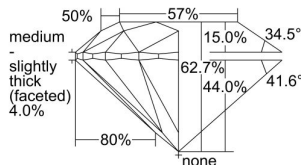

GIA®

FACSIMILE

GIA REPORT

1495852473

Verify this report at GIA.edu

GIA NATURAL DIAMOND DOSSIER®

July 05, 2024
GIA Report Number 1495852473
Shape and Cutting Style ..... Round Brilliant
Measurements ..... 4.29 - 4.30 x 2.70 mm

GRADING RESULTS

Carat Weight ..... 0.30 carat
Color Grade ..... H
Clarity Grade S11
Cut Grade ..... Excellent

ADDITIONAL GRADING INFORMATION

Polish ..... Excellent
Symmetry ..... Excellent
Fluorescence ..... None
Clarity Characteristics ..... Cloud
Inscription(s): GIA 1495852473

PROPORTIONS

Profile to actual proportions

GRADING SCALES

GIA COLOR SCALE	GIA CLARITY SCALE	GIA CUT SCALE
D	FLAWLESS	EXCELLENT
E	FLAWLESS	
F	INTERNALLY FLAWLESS	VERY GOOD
G	FLAWLESS	
H	VVS₁	GOOD
I	VVS₂	
J	VS₁	FAIR
K	VS₂	
L	S1₁	POOR
M	S1₂	
N	I₁	
O	I₂	
P	I₃	
Q		
R		
S		
T		
U		
V		
W		
X		
Y		
Z