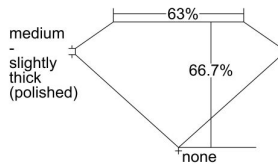

GIA®

FACSIMILE

GIA REPORT 1495852824

Verify this report at GIA.edu

GIA NATURAL DIAMOND DOSSIER®

July 24, 2024
GIA Report Number 1495852824
Shape and Cutting Style ..... **Cut-Cornered Rectangular Modified Brilliant**
Measurements ..... 4.64 x 3.36 x 2.24 mm

GRADING RESULTS

Carat Weight ..... 0.30 carat
Color Grade ..... D
Clarity Grade VVS2

ADDITIONAL GRADING INFORMATION

Polish ..... Excellent
Symmetry ..... Good
Fluorescence ..... None
Clarity Characteristics ..... Pinpoint
Inscription(s): GIA 1495852824

PROPORTIONS

Profile not to actual proportions

GRADING SCALES

GIA COLOR SCALE		GIA CLARITY SCALE			
COLORLESS	D	VERY VERY SLIGHTLY INCLUDED	FLAWLESS		
	E		INTERNALLY FLAWLESS		
	F	VERY SLIGHTLY INCLUDED	VVS₁		
	G		VVS₂		
	H		VS₁		
	NEAR COLORLESS	I	SLIGHTLY INCLUDED	VS₂	
		J		SI₁	
		FAINT	K	INCLUDED	SI₂
			L		I₁
			M		I₂
VERT LIGHT	N	LIGHT	I₃		
	O				
	P				
	Q				
	R